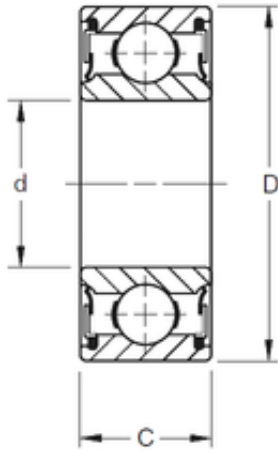

Bearings International Co., Ltd

Timken 212NPP deep groove ball bearings

Bearing No. 212NPP

Size	60x110x22 mm
Bore Diameter	60 mm
Outer Diameter	110 mm
Width	22 mm
d	60 mm
D	110 mm
B	22 mm
C	22 mm
Weight	0,807 Kg
Basic dynamic load rating (C)	62,1 kN

212NPP Bearing 2D drawings and 3D CAD models