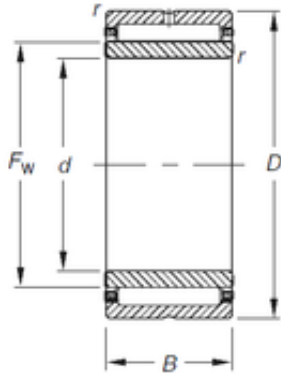

## Timken NA4916 needle roller bearings

Bearing No. NA4916

|                               |              |
|-------------------------------|--------------|
| Size                          | 80x110x30 mm |
| Bore Diameter                 | 80 mm        |
| Outer Diameter                | 110 mm       |
| Width                         | 30 mm        |
| d                             | 80 mm        |
| Fw                            | 90 mm        |
| D                             | 110 mm       |
| B                             | 30 mm        |
| C                             | 30 mm        |
| r                             | 1 mm         |
| S                             | 2,5 mm       |
| Weight                        | 0,862 Kg     |
| Basic dynamic load rating (C) | 91,5 kN      |
| Basic static load rating (C0) | 176 kN       |
| (Grease) Lubrication Speed    | 4700 r/min   |