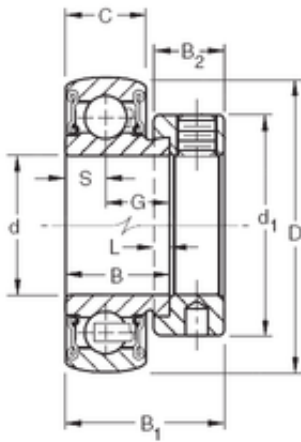

Bearings International Co., Ltd

Timken RA203RRB deep groove ball bearings

Bearing No. RA203RRB

RA203RRB Bearing 2D drawings and 3D CAD models

Size	55.5625x100x32.54 mm
Bore Diameter	55,5625 mm
Outer Diameter	100 mm
Width	32,54 mm
d	55,5625 mm
D	100 mm
B	32,54 mm
C	24 mm
d1	76,2 mm
B1	48,4 mm
B2	20,6 mm
G	20,55 mm
L	4,8 mm
S	11,99 mm
Weight	0,807 Kg
Basic dynamic load rating (C)	48 kN