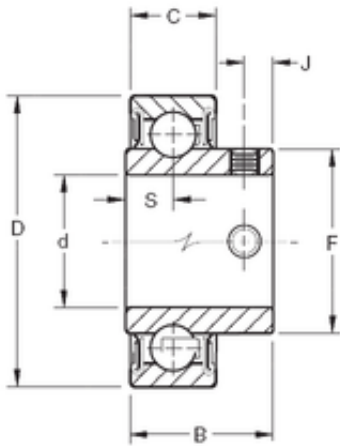

## Timken YAE35RR deep groove ball bearings

Bearing No. YAE35RR

Size	35x72x36.5 mm
Bore Diameter	35 mm
Outer Diameter	72 mm
Width	36,5 mm
d	35 mm
D	72 mm
B	36,5 mm
C	19 mm
F	46,8 mm
J	7,87 mm
S	10,85 mm
Thread (G)	M8X1,25
Weight	0,42 Kg
Basic dynamic load rating (C)	28,5 kN

YAE35RR Bearing 2D drawings and 3D CAD models