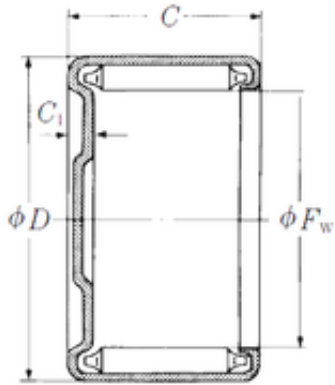

Bearings International Co., Ltd

NSK MH-14101 needle roller bearings

Bearing No. MH-14101

Size	22.225x30.162x15.88 mm
Bore Diameter	22,225 mm
Outer Diameter	30,162 mm
Width	15,88 mm
Fw	22,225 mm
D	30,162 mm
C	15,88 mm
C2	2,8 mm
Weight	0,035 Kg
Basic dynamic load rating (C)	19,4 kN

MH-14101 Bearing 2D drawings and 3D CAD models