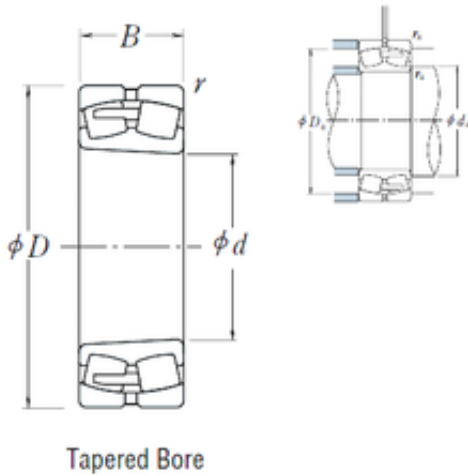

Bearings International Co., Ltd

NSK 22336CAKE4 spherical roller bearings

Bearing No. 22336CAKE4

22336CAKE4 Bearing 2D drawings and 3D CAD models

Size	180x380x126 mm
Bore Diameter	180 mm
Outer Diameter	380 mm
Width	126 mm
d	180 mm
D	380 mm
B	126 mm
C	126 mm
r min.	4 mm
da min.	198 mm
Da min	322 mm
Da max.	362 mm
ra max.	3 mm
Weight	67 Kg
Basic dynamic load rating (C)	1740 kN
Basic static load rating (C0)	2340 kN
(Grease) Lubrication Speed	950 r/min
(Oil) Lubrication Speed	1200 r/min
Calculation factor (e)	0,34
Calculation factor (Y0)	1,9
Calculation factor (Y2)	2,9