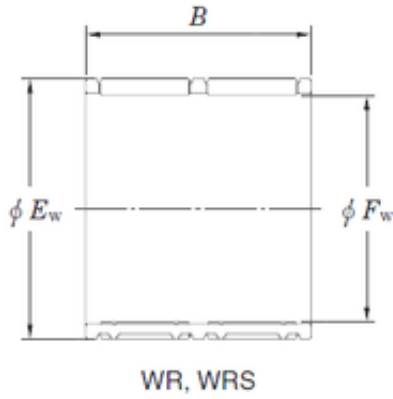

Bearings International Co., Ltd

KOYO WRSU374235 needle roller bearings

Bearing No. WRSU374235

Size	37x42x35 mm
Bore Diameter	37 mm
Outer Diameter	42 mm
Width	35 mm
Fw	37 mm
Ew	42 mm
B	35 mm
Weight	0,059 Kg
Basic dynamic load rating (C)	35,1 kN
Basic static load rating (C0)	75,2 kN

WRSU374235 Bearing 2D drawings and 3D CAD models